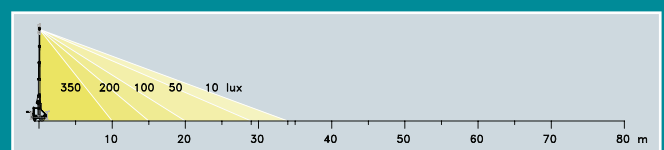

Illumination

Link tower 4 x 400W MH 7m illuminated area **2000m²**

For more information please contact TowerLight UK on
Tel 01908 571 435 Email sales@towerlight.co.uk

www.towerlight.co.uk