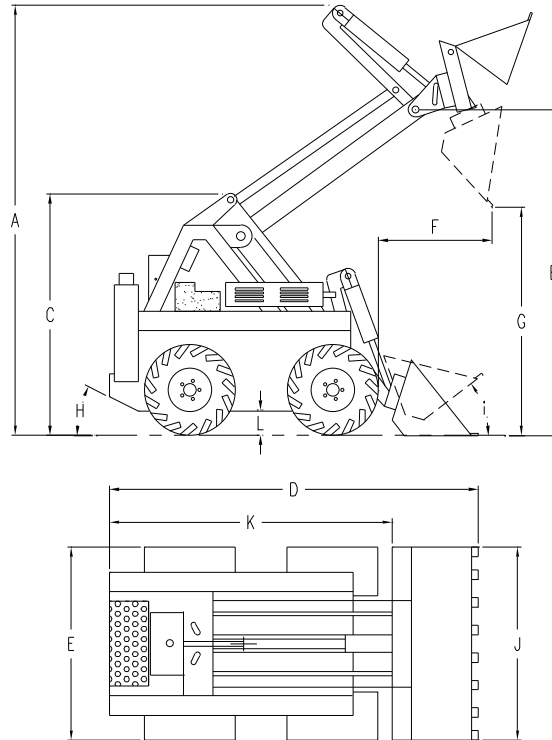

DIMENSIONS - 6 Series

	DIMENSIONS	mm	inch
A	Max. operating height	2335	92
B	Height to hinge pin	1730	68
C	Overall height	1260	50
D	Overall length	2070	81
E	Overall wheel width	980	39
B	Dump height 4 in 1 bucket	1730	68
F	Bucket max. reach at 45°	560	22
G	Dump height std bucket 45°	1075	42
H	Angle of departure	27°	
I	Max. roll back	47°	
J	Bucket width	1050	41
K	Overall length less bucket	1620	64
L	Ground clearance	125	5