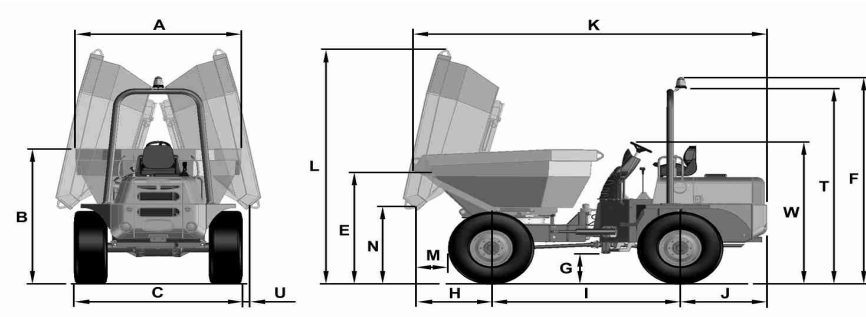

**D 350 AHG** 7,700 Lbs

**D 400 AHG** 8,800 Lbs

DIMENSIONS	D 350 AHG	D 400 AHG
A	6ft 0.9in	6ft 1.4in
B	5ft 8.5in	6ft 0.6in
C	6ft 1.1in	6ft 1.4in
E	4ft 11.5in	5ft 2.5in
F	9ft 8.3in	9ft 8.3in
G	1ft 3.6in	1ft 3.6in
H	3ft 4.1in	3ft 11.2in
I	6ft 4.6in	6ft 4.7in
J	3ft 4.3in	3ft 3.6in
K	13ft 6.2in	14ft 3.3in
L	10ft 2.2in	10ft 4.8in
M	1ft 11.2in	2ft 6.1in
N	3ft 1.5in	2ft 6.4in
T	9ft 1in	9ft 1in
U	1ft 0.8in	1ft 7.7in
W	6ft 4.3in	6ft 4.3in

TECHNICAL SPECIFICATIONS		D 350 AHG	D 400 AHG
Load capacity (centre of gravity at 1ft 7.6 in) (Lbs)		7,716	8,818
Unloading system		Hydraulic 180° side rotating	
Chassis		Articulated and Oscilating	
Hopper capacities (Cu.Yd.)	Water	1.94	2.10
	Levelled	2.25	2.62
	Heaped	2.88	3.27
Engine	Diesel	Kubota V2403	
	Power acc./DIN 6270 B (KW/HP)	36.5/49.6 (2600r.p.m)	
	Power acc./DIN 70020 (KW/HP)	39.7/53.9 (2600r.p.m)	
	N° of Cylinders	4	
Cooling system		Water	
Traction		4 x 4 full time	
Transmission		2-speed hydrostatic. Front-reverse direction electro-hydraulic operation. Planetary gear reduction axles mounted directly to differentials.	
Engine starting system		Electric	
Speed (max.) (Mph)		13	
Unladen weight (Lbs) (with full tanks)		6,128	6,239
Gradient negotiable (with full load)		54%	49%
Hydraulic circuit		12 cc. Gear pump Working pressure 2611 PSI	
Tyres	Front	11.5/80-15.3 (14 PR)	
	Rear	11.5/80-15.3 (14 PR)	
External turning circle		15ft 4in	15ft 5.8in
Steering		Hydraulic Working pressure 1600 PSI	
Tank capacity (US Gall)	Fuel	11.62	
	Hydraulic fluid	10.56	
Service brake		Oil-immersed multidisc, hydraulically operated	
Parking brake		Oil-immersed multidisc, hydraulically operated	